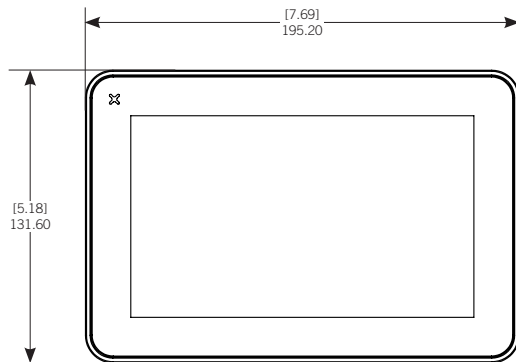

700 SERIES TOUCHSCREEN CONTROLLER

- Optional Environmental Control
- BMS Integration with optional gateway
- Control up to 30 fans with network solutions to fit your needs
- Password protection for scheduling, grouping, and fan naming
- Fan diagnostics directly from screen

700 TOUCHSCREEN

NUMBER OF FANS CONTROLLED	UP TO 30 FANS
ACTIVE DISPLAY AREA	7" DIAGONALLY
RESOLUTION	480 X 272 DIAGONAL
DIMMING	DIMMABLE TO 0%
PROTECTION CLASS	IP66
INPUT VOLTAGE	100 VAC - 240 VAC