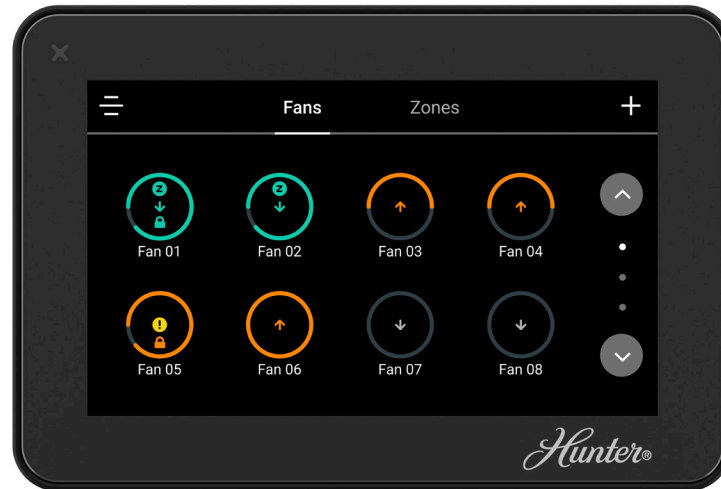

700 SERIES TOUCHSCREEN CONTROLLER

- Optional Environmental Control
- BMS Integration with optional gateway
- Control up to 30 fans with network solutions to fit your needs
- Password protection for scheduling, grouping, and fan naming
- Fan diagnostics directly from screen

700 TOUCHSCREEN

NUMBER OF FANS CONTROLLED	UP TO 30 FANS
ACTIVE DISPLAY AREA	7" DIAGONALLY
RESOLUTION	480 X 272 DIAGONAL
DIMMING	DIMMABLE TO 0%
PROTECTION CLASS	IP66
INPUT VOLTAGE	100 VAC - 240 VAC