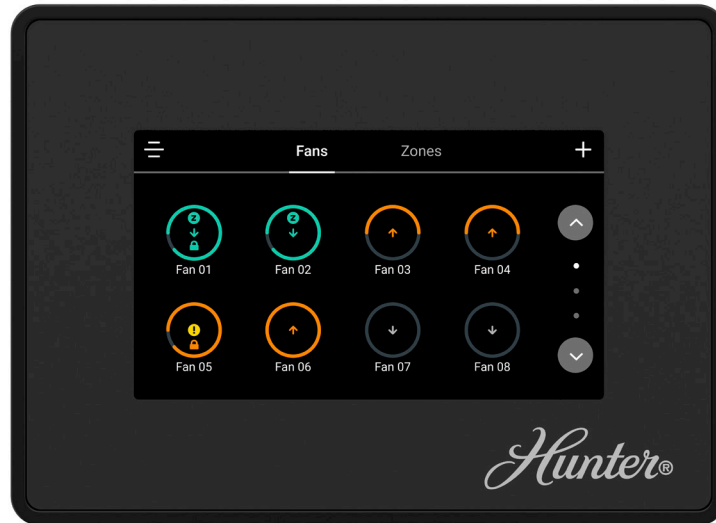

## 430 SERIES TOUCHSCREEN CONTROLLER

**UP TO 10 FANS**

- Compatible with all Hunter Industrial Fans
- Simple intuitive user Interface
- Standard on Titan
- Password protection for scheduling, grouping, and fan naming
- BMS Integration with optional gateway
- Fan diagnostics directly from screen
- Most cost effective network controller

4.3"  
TOUCHSCREEN

NUMBER OF FANS CONTROLLED	UP TO 10 FANS
ACTIVE DISPLAY AREA	4.3" DIAGONALLY
RESOLUTION	480 X 272 DIAGONAL
DIMMING	DIMMABLE TO 0%
PROTECTION CLASS	IP66
INPUT VOLTAGE	100 VAC - 240 VAC