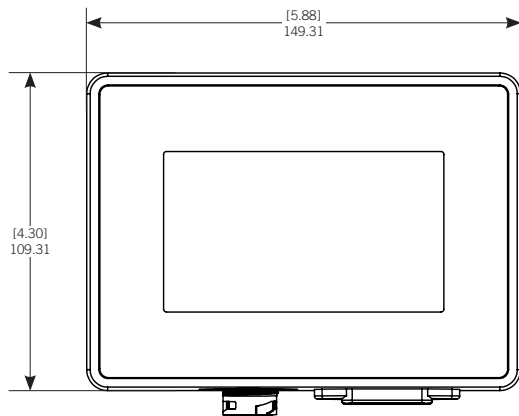

430 SERIES TOUCHSCREEN CONTROLLER

UP TO 10 FANS

- Compatible with all Hunter Industrial Fans
- Simple intuitive user Interface
- Standard on Titan
- Password protection for scheduling, grouping, and fan naming
- BMS Integration with optional gateway
- Fan diagnostics directly from screen
- Most cost effective network controller

4.3"
TOUCHSCREEN

NUMBER OF FANS CONTROLLED	UP TO 10 FANS
ACTIVE DISPLAY AREA	4.3" DIAGONALLY
RESOLUTION	480 X 272 DIAGONAL
DIMMING	DIMMABLE TO 0%
PROTECTION CLASS	IP66
INPUT VOLTAGE	100 VAC - 240 VAC